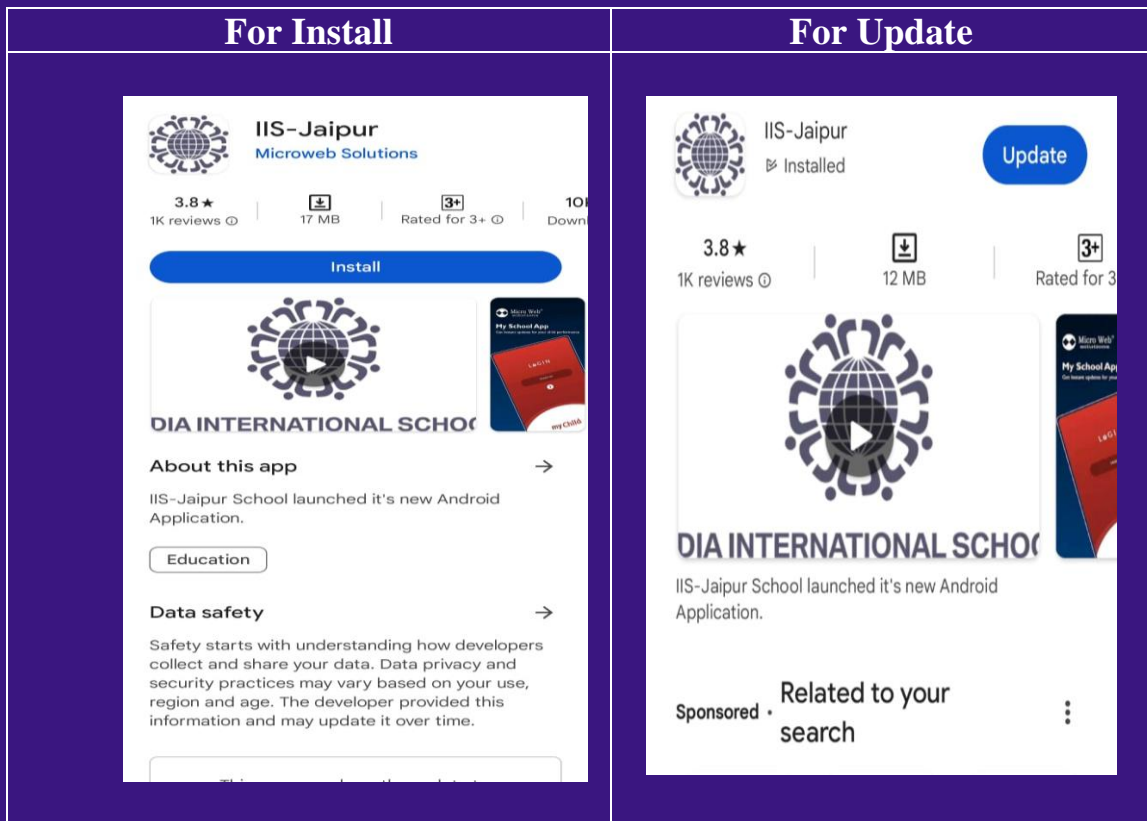

## Steps to view Formative Assessment II /

#### Grades/Marks in “IIS Jaipur APP”:

- Open Google Play Store/ App store.
- Search ‘IIS – Jaipur’ App on play store . If IIS Jaipur app is already installed then click on update button and if IIS Jaipur App is not installed then click on install button.( Please note : IIS Jaipur App is to be updated compulsorily if it is already installed in order to view the marks)