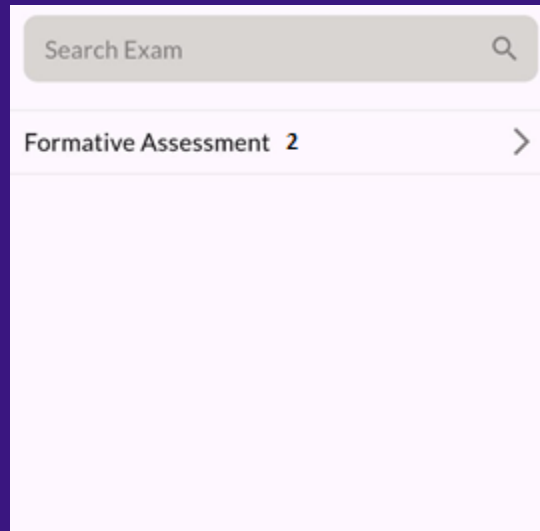

- Open your IIS Jaipur App and **Login**.(You can login with registered mobile number or User Name & Password)

- After Login, scroll down to the Exam & Results Section.

- You will get there Exam Marks option. Click on it.

- You will be able to see Formative Assessment – II / Periodic Test – I / Test - I option.

Click on it and you will be able to see your ward's marks/ grades