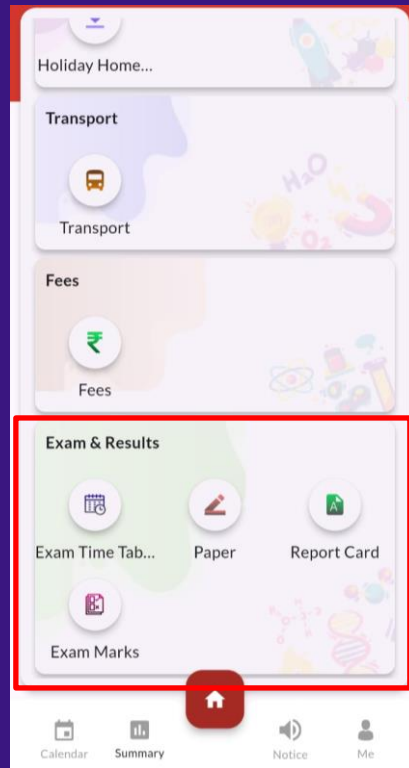

- After Login, scroll down to the Exam & Results Section.