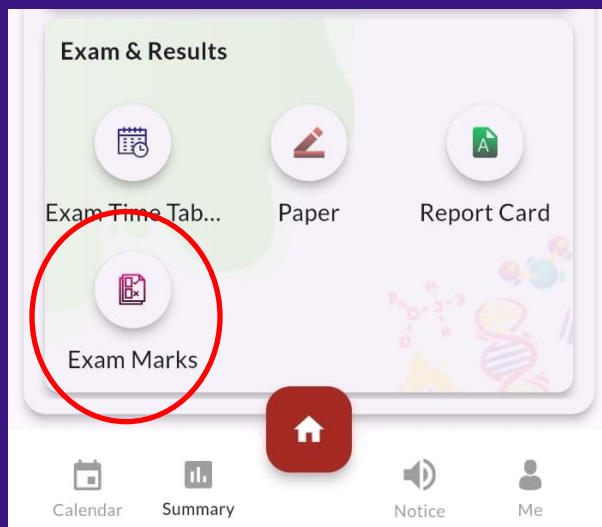

- You will get there Exam Marks option. Click on it.